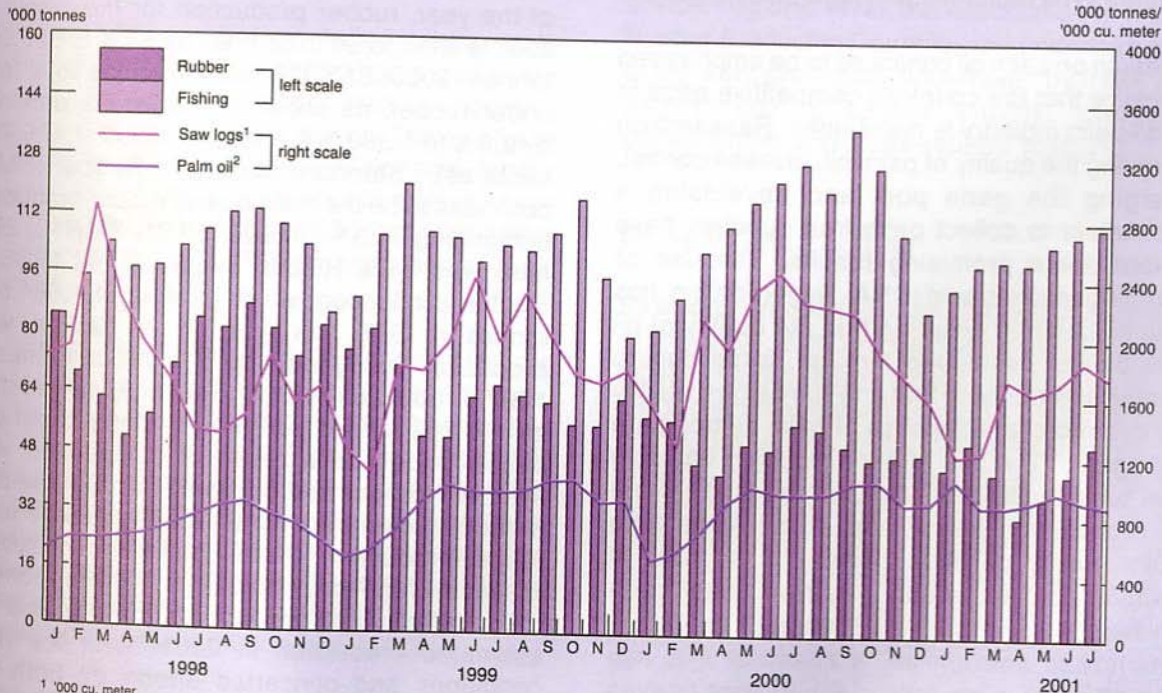

CHART 4.3
Production of Major Agriculture Commodities

1 '000 cu. meter.
 2 '000 tonnes.

Source: Department of Statistics, Bank Negara, Department of Fisheries and Malaysian Palm Oil Board.